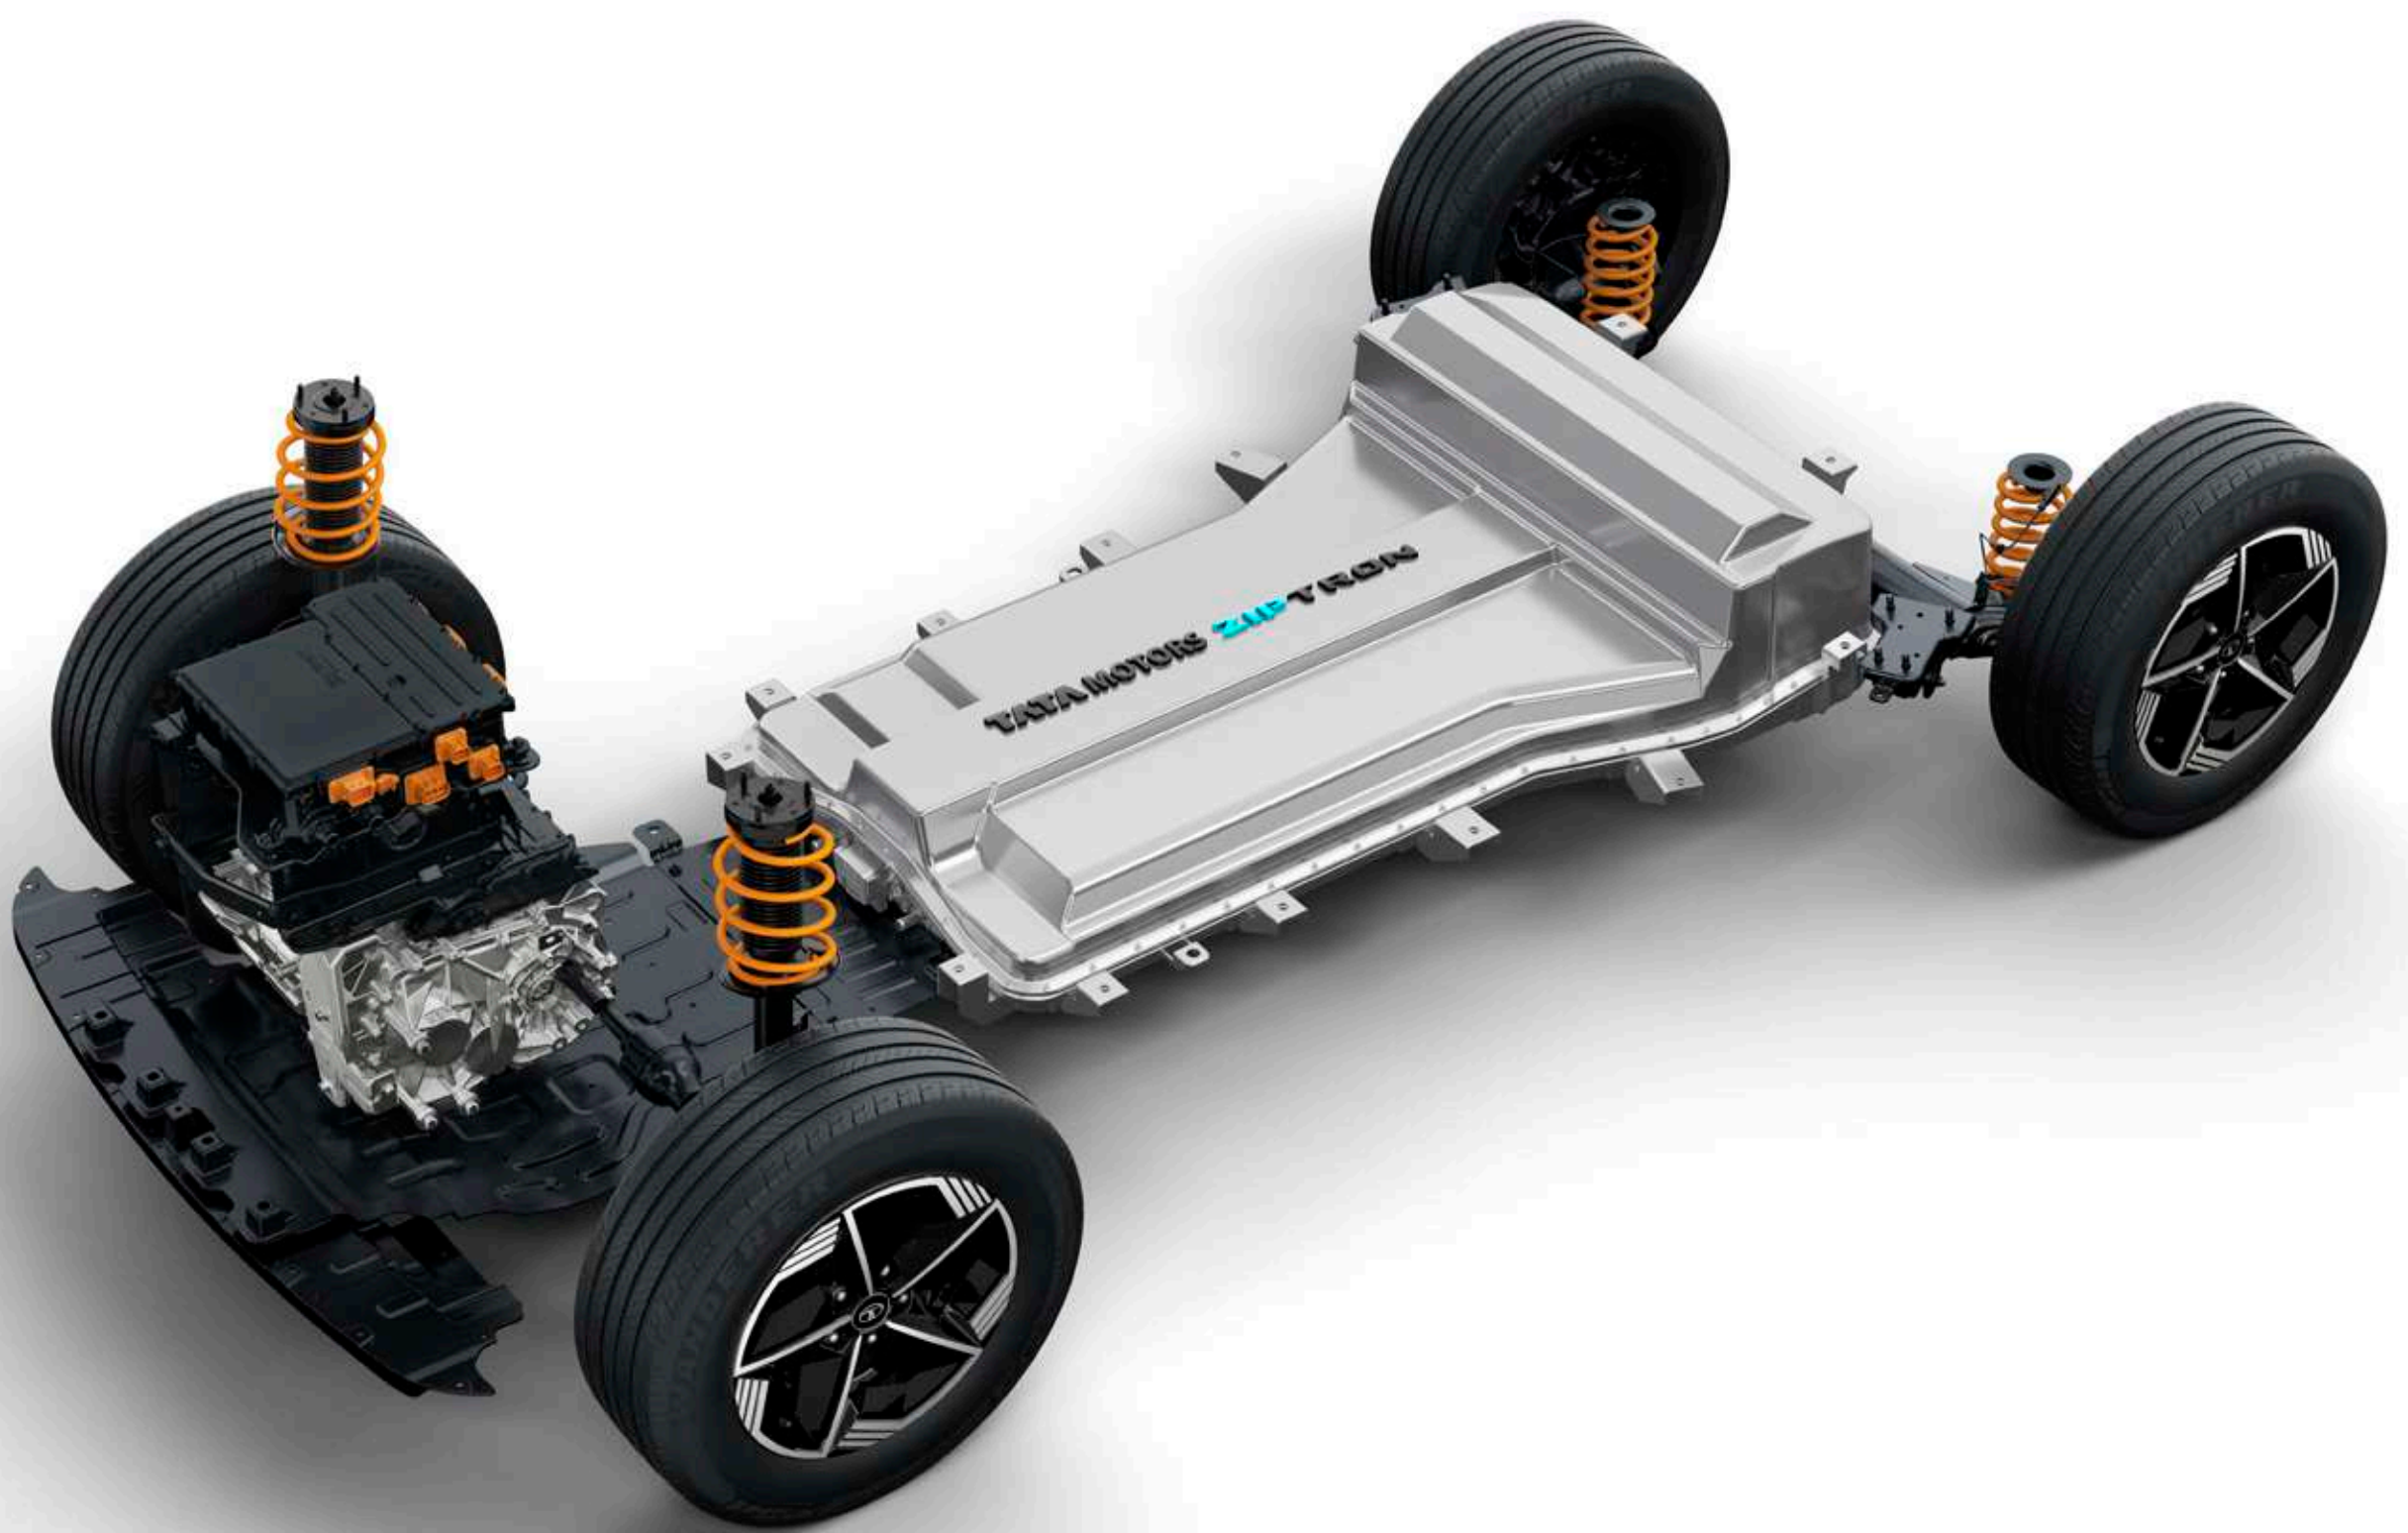

Whatever your driving style, we've got you covered.

Nexon.ev — architecture

Range

Say yes to long drives! 465[#] km in a single charge.

0-100 in 8.9[^]s

Fast when you need it to be.

Power output of 106.4 kW