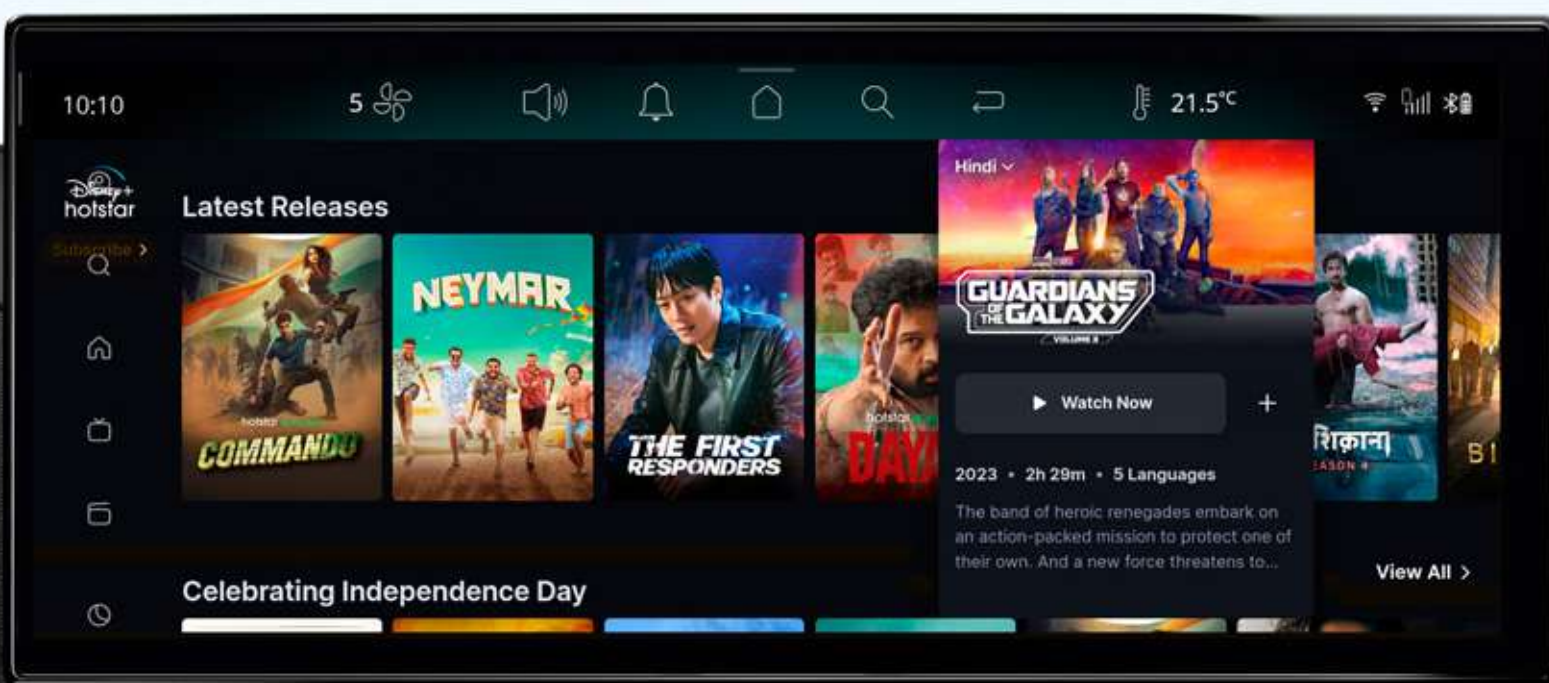

15+ apps today and more tomorrow.

Imagine watching your favourite OTT series in your all-new Nexon.ev.

game changing — technology

The next big thing in tech is already here. Are you game?

— cinematic 31.24 cm touchscreen