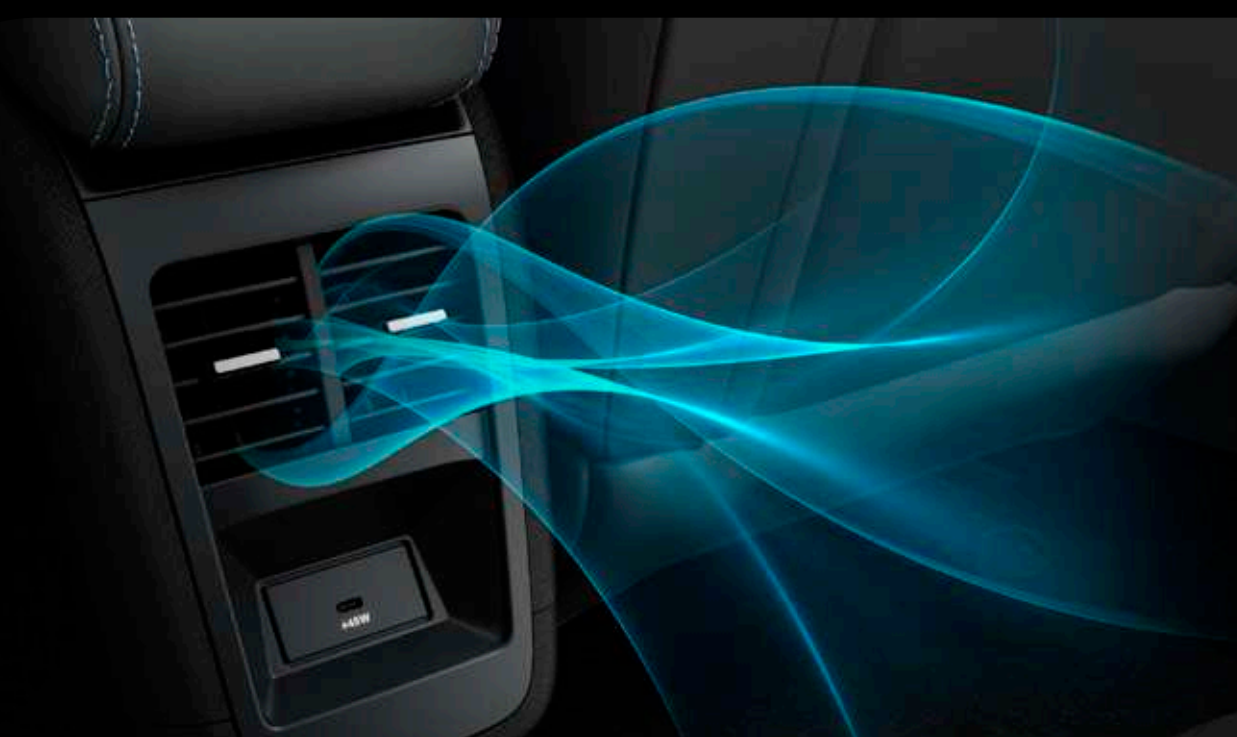

Bolstered Ultra Comfort Seats with Ventilation

Extra cushioned seats for extra comfort on drives.

Cooled Glove Box

For those who like to keep things chill.