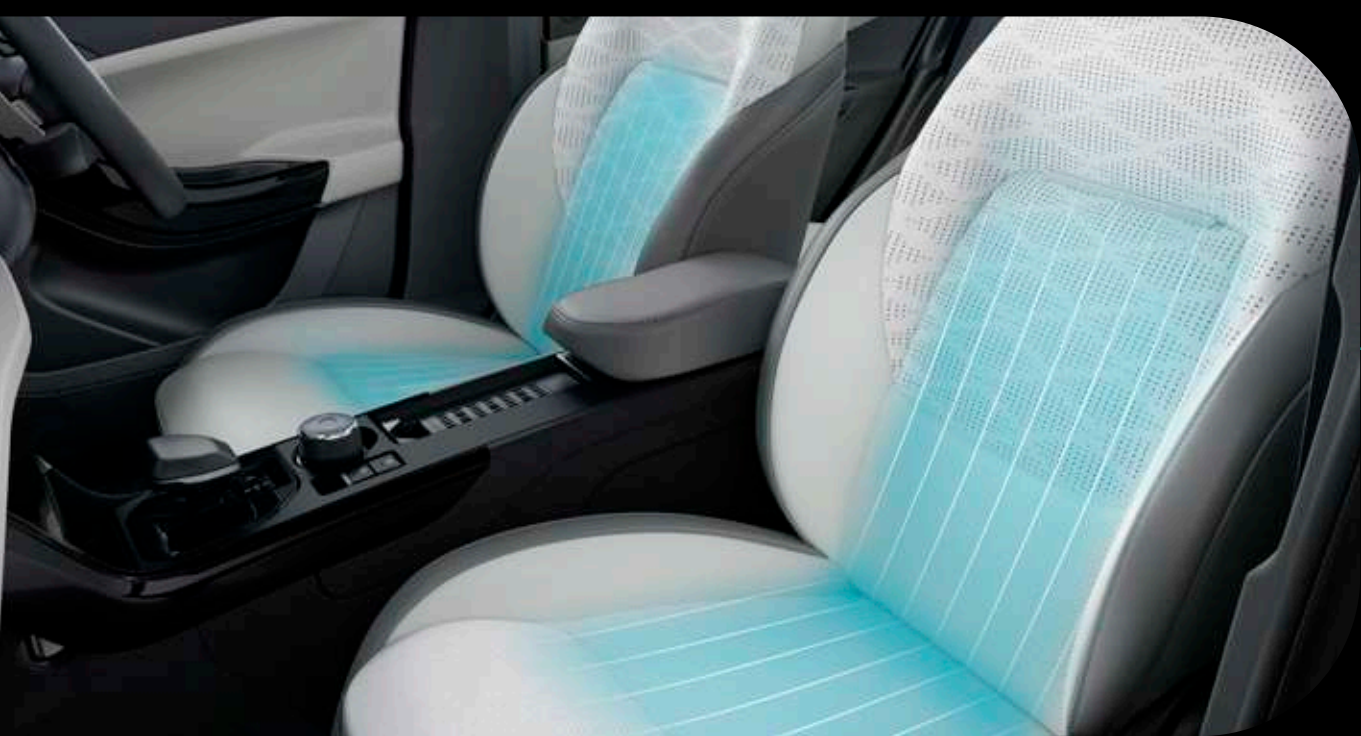

Open up your sunroof with just your voice.

Grand Centre Console

Let's take some pressure off those long drives.

60:40 Rear Seats and Centre Armrest

Customise your comfort and storage.

Boot Space

Ergonomic boot space to carry everything you need.

Rear AC Vents

Keep passengers in the back as cool and comfortable as you are.

Bolstered Ultra Comfort Seats with Ventilation

Extra cushioned seats for extra comfort on drives.

Cooled Glove Box

For those who like to keep things chill.