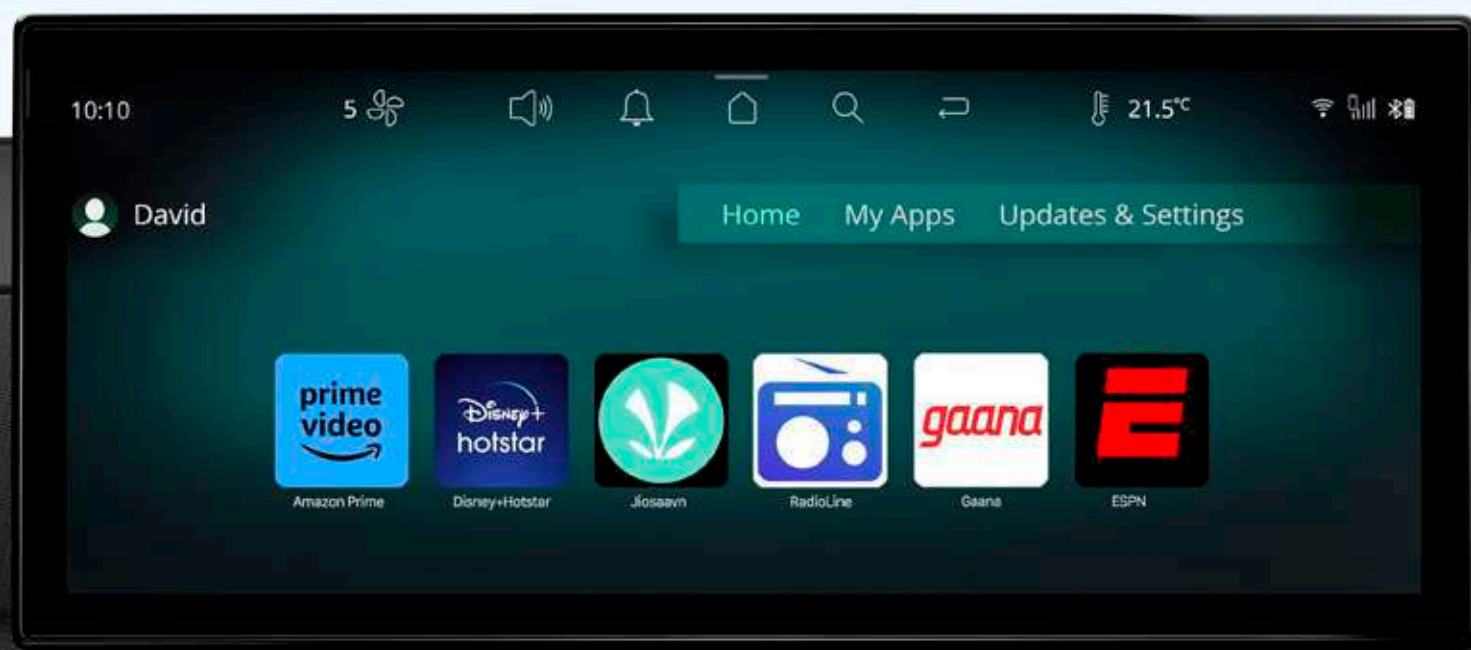

15+ apps today and more tomorrow.