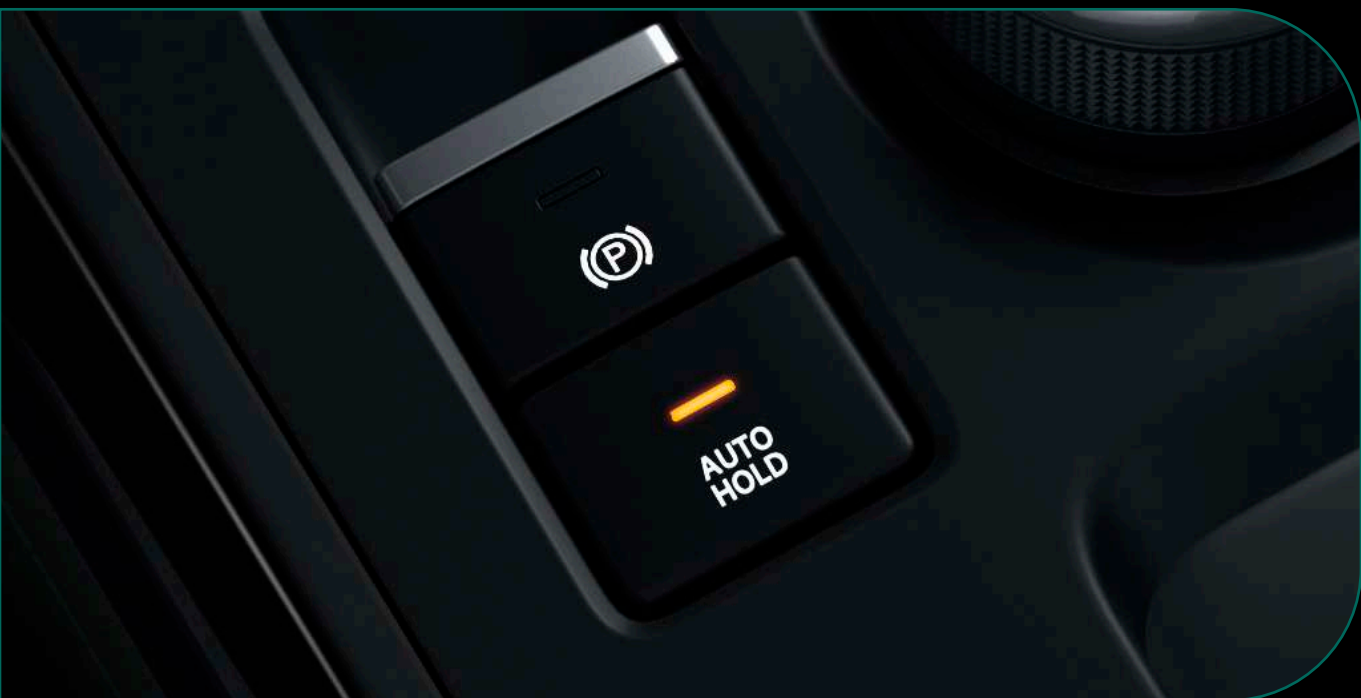

Holds for 2 seconds when you stop on an incline offering more time to control.

Hill Descent control

Control your car's speed on slope declines.

Auto Hold

Keeps your car at a complete stop until you press the accelerator.