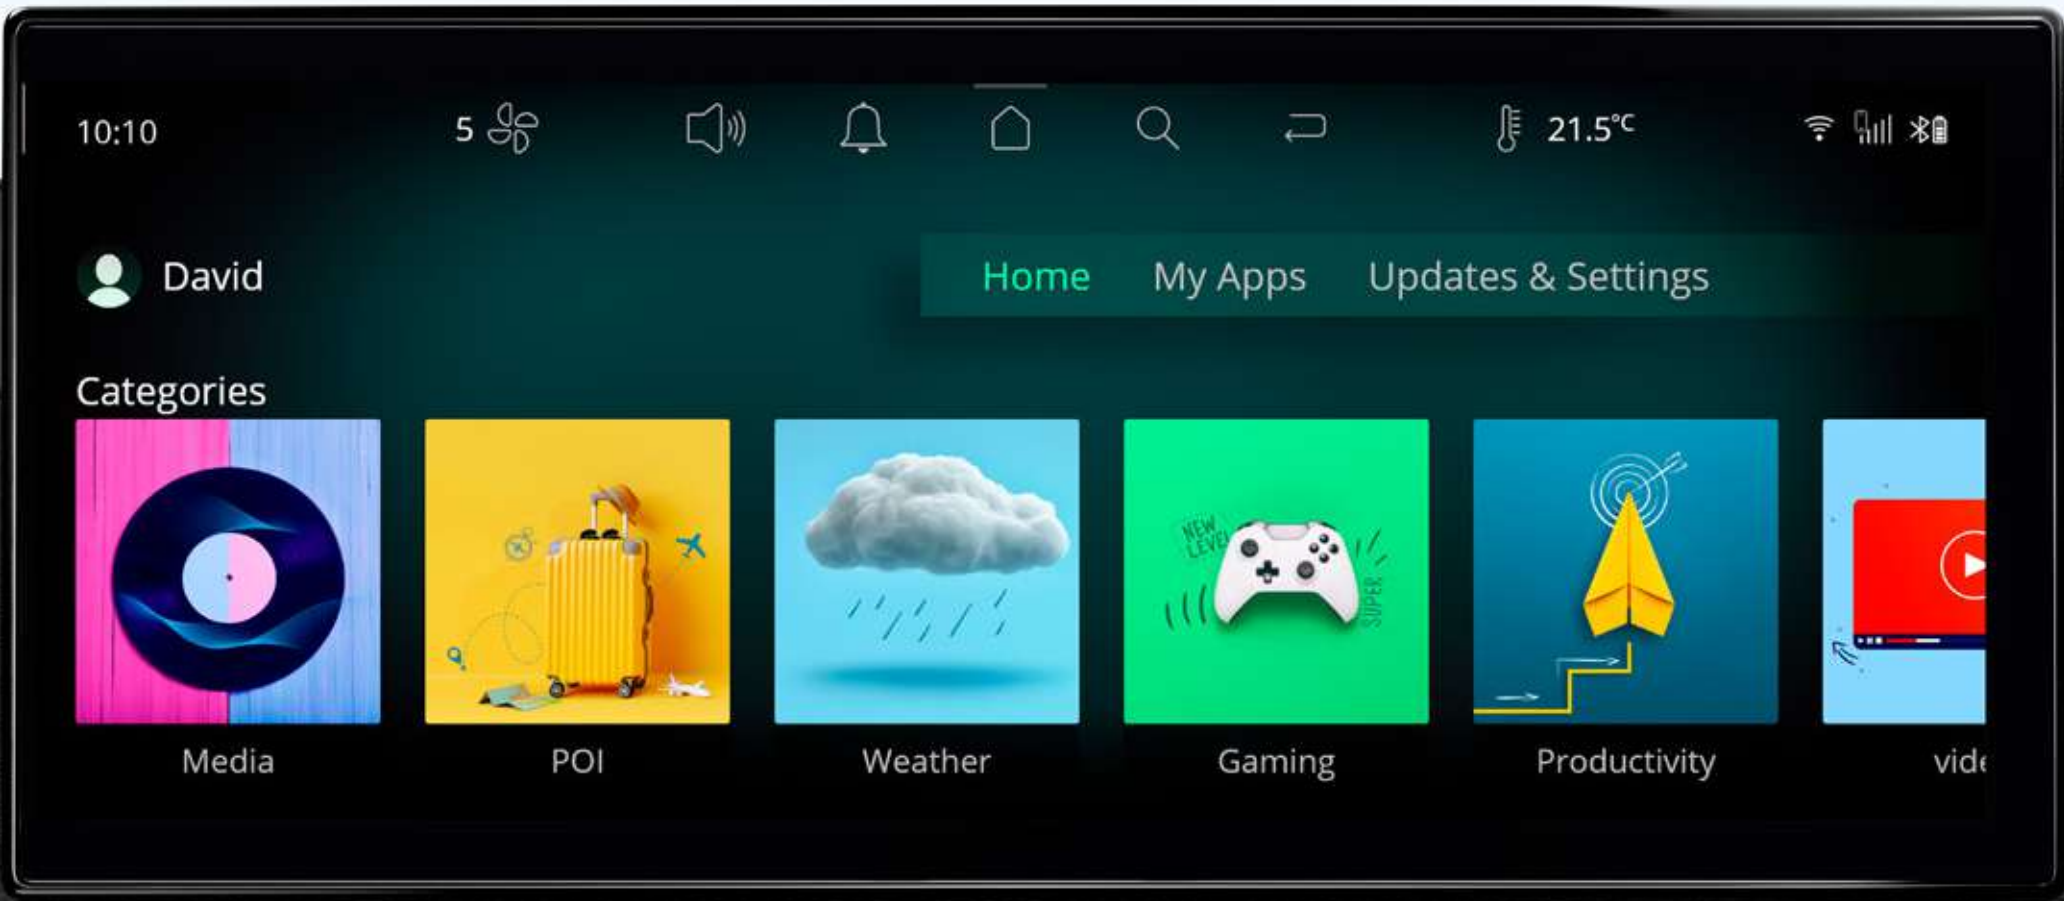

Arcade.ev**

A true App suite to download your favourite music, video, productivity, navigation and gaming apps.