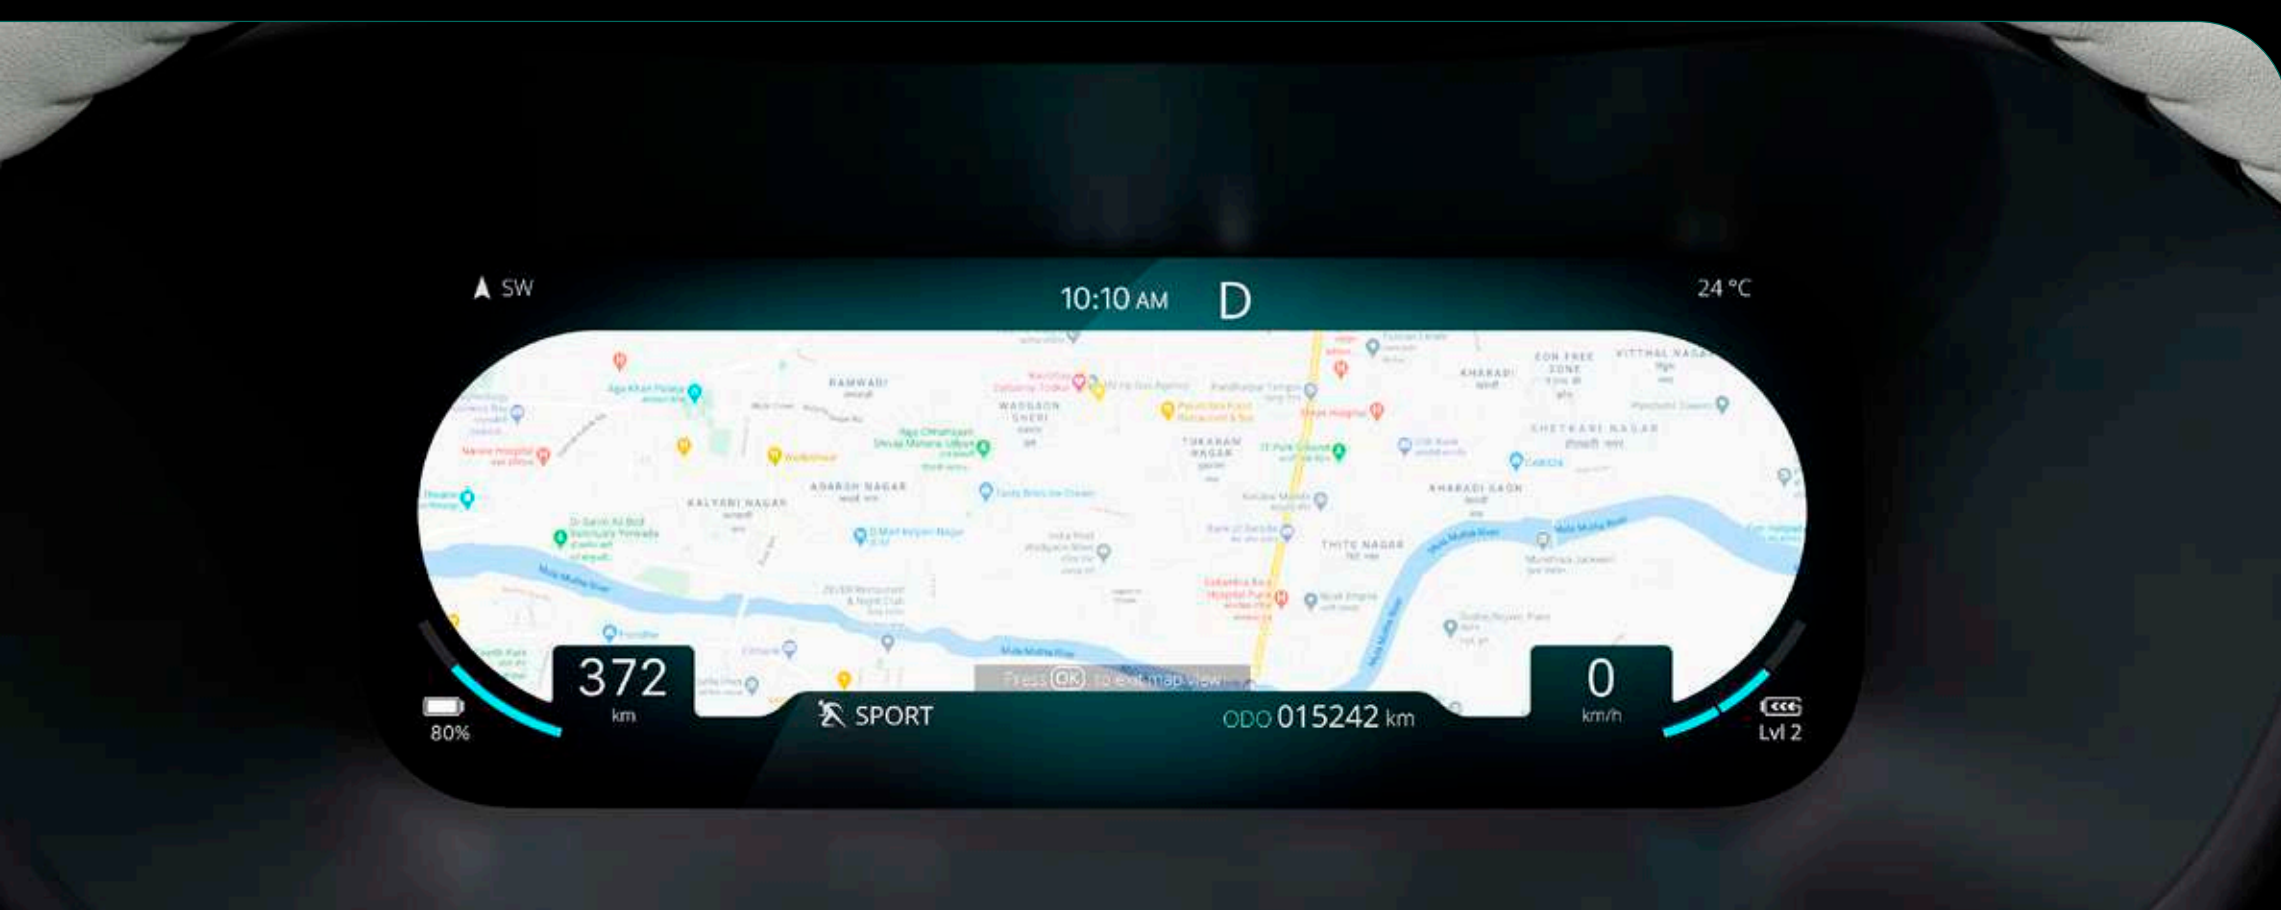

Digital Cockpit

High-definition fully reconfigurable instrument cluster.

Multi-dial view in cluster.

Embedded maps for a safe, intuitive and enriched driving experience.

Wireless Charger

Wireless charging with no strings attached.