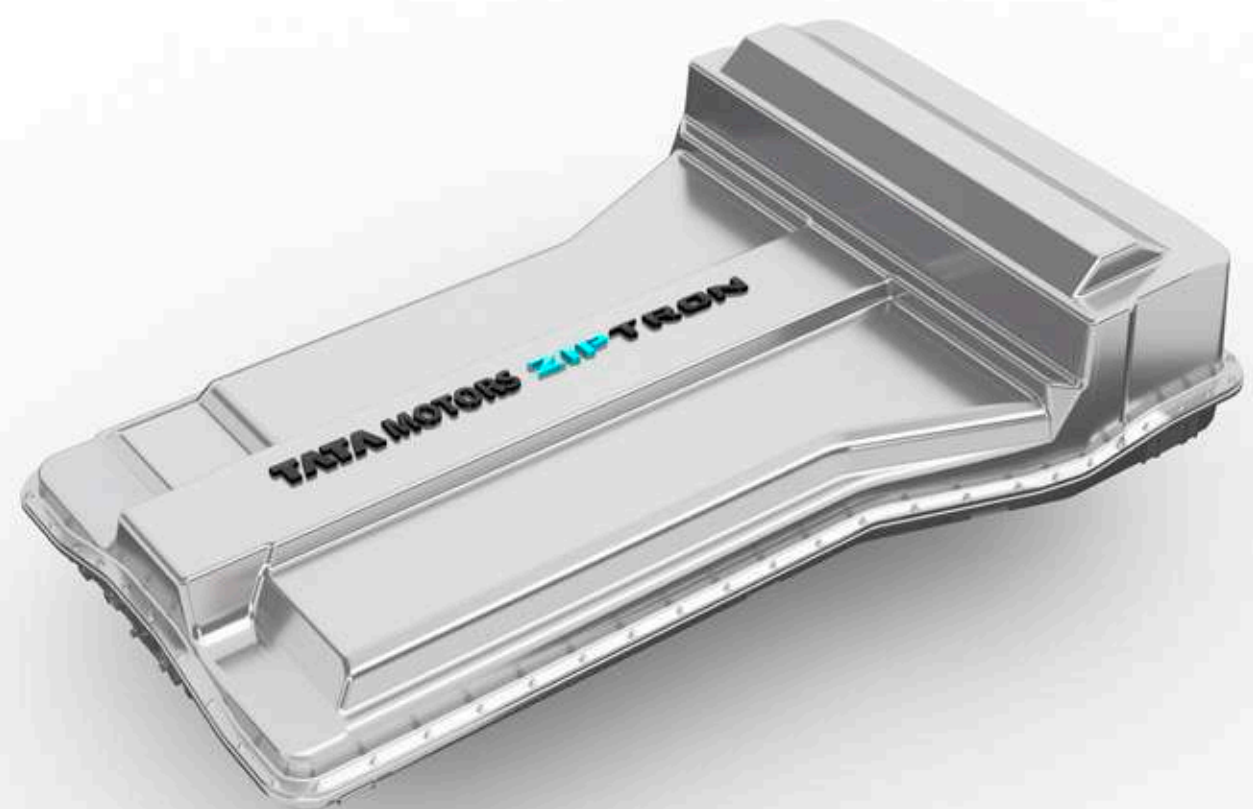

Liquid Cooled Battery Pack

Long lasting battery, ideally suited for Indian driving conditions.

Power Electronics

Smart algorithms to control vehicle electronics.