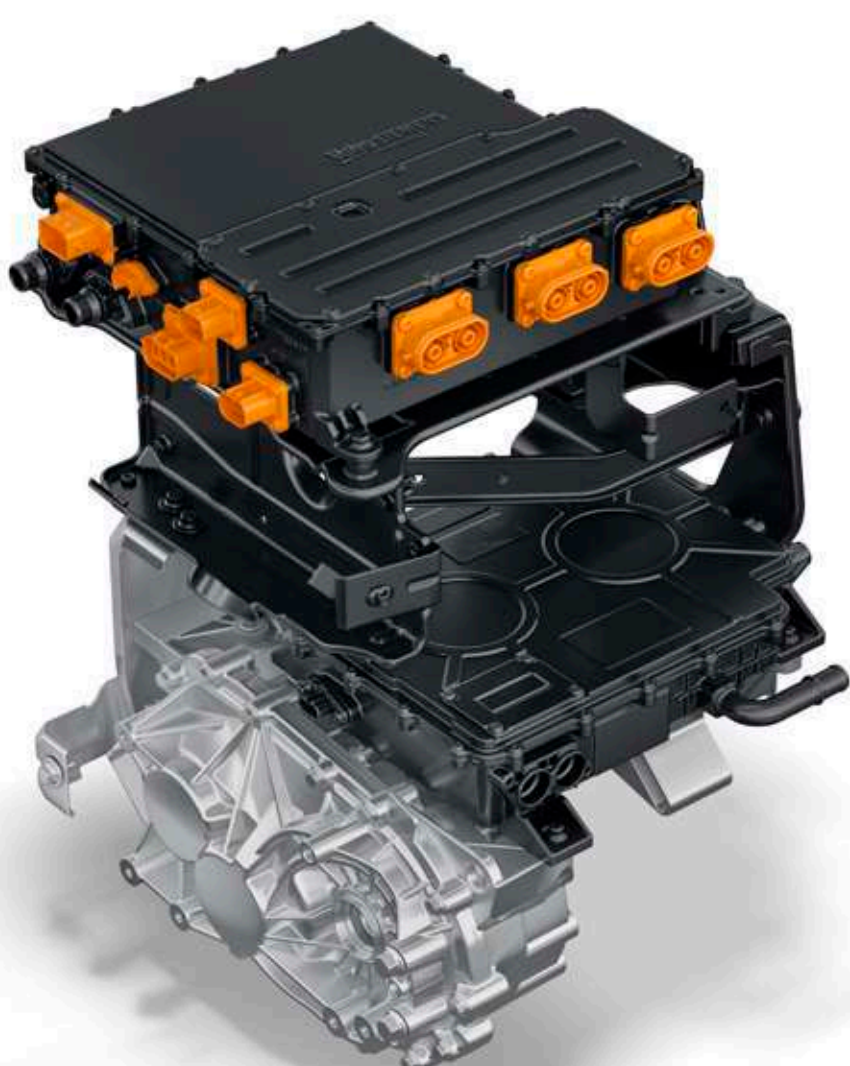

Liquid Cooled Battery Pack

Long lasting battery, ideally suited for Indian driving conditions.

Power Electronics

Smart algorithms to control vehicle electronics.